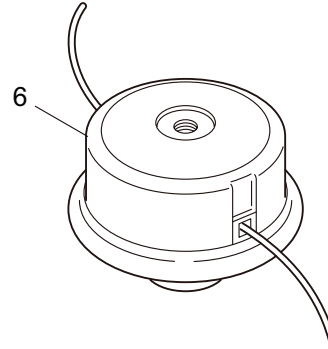

5. BC2630RS
ACCESSORIES