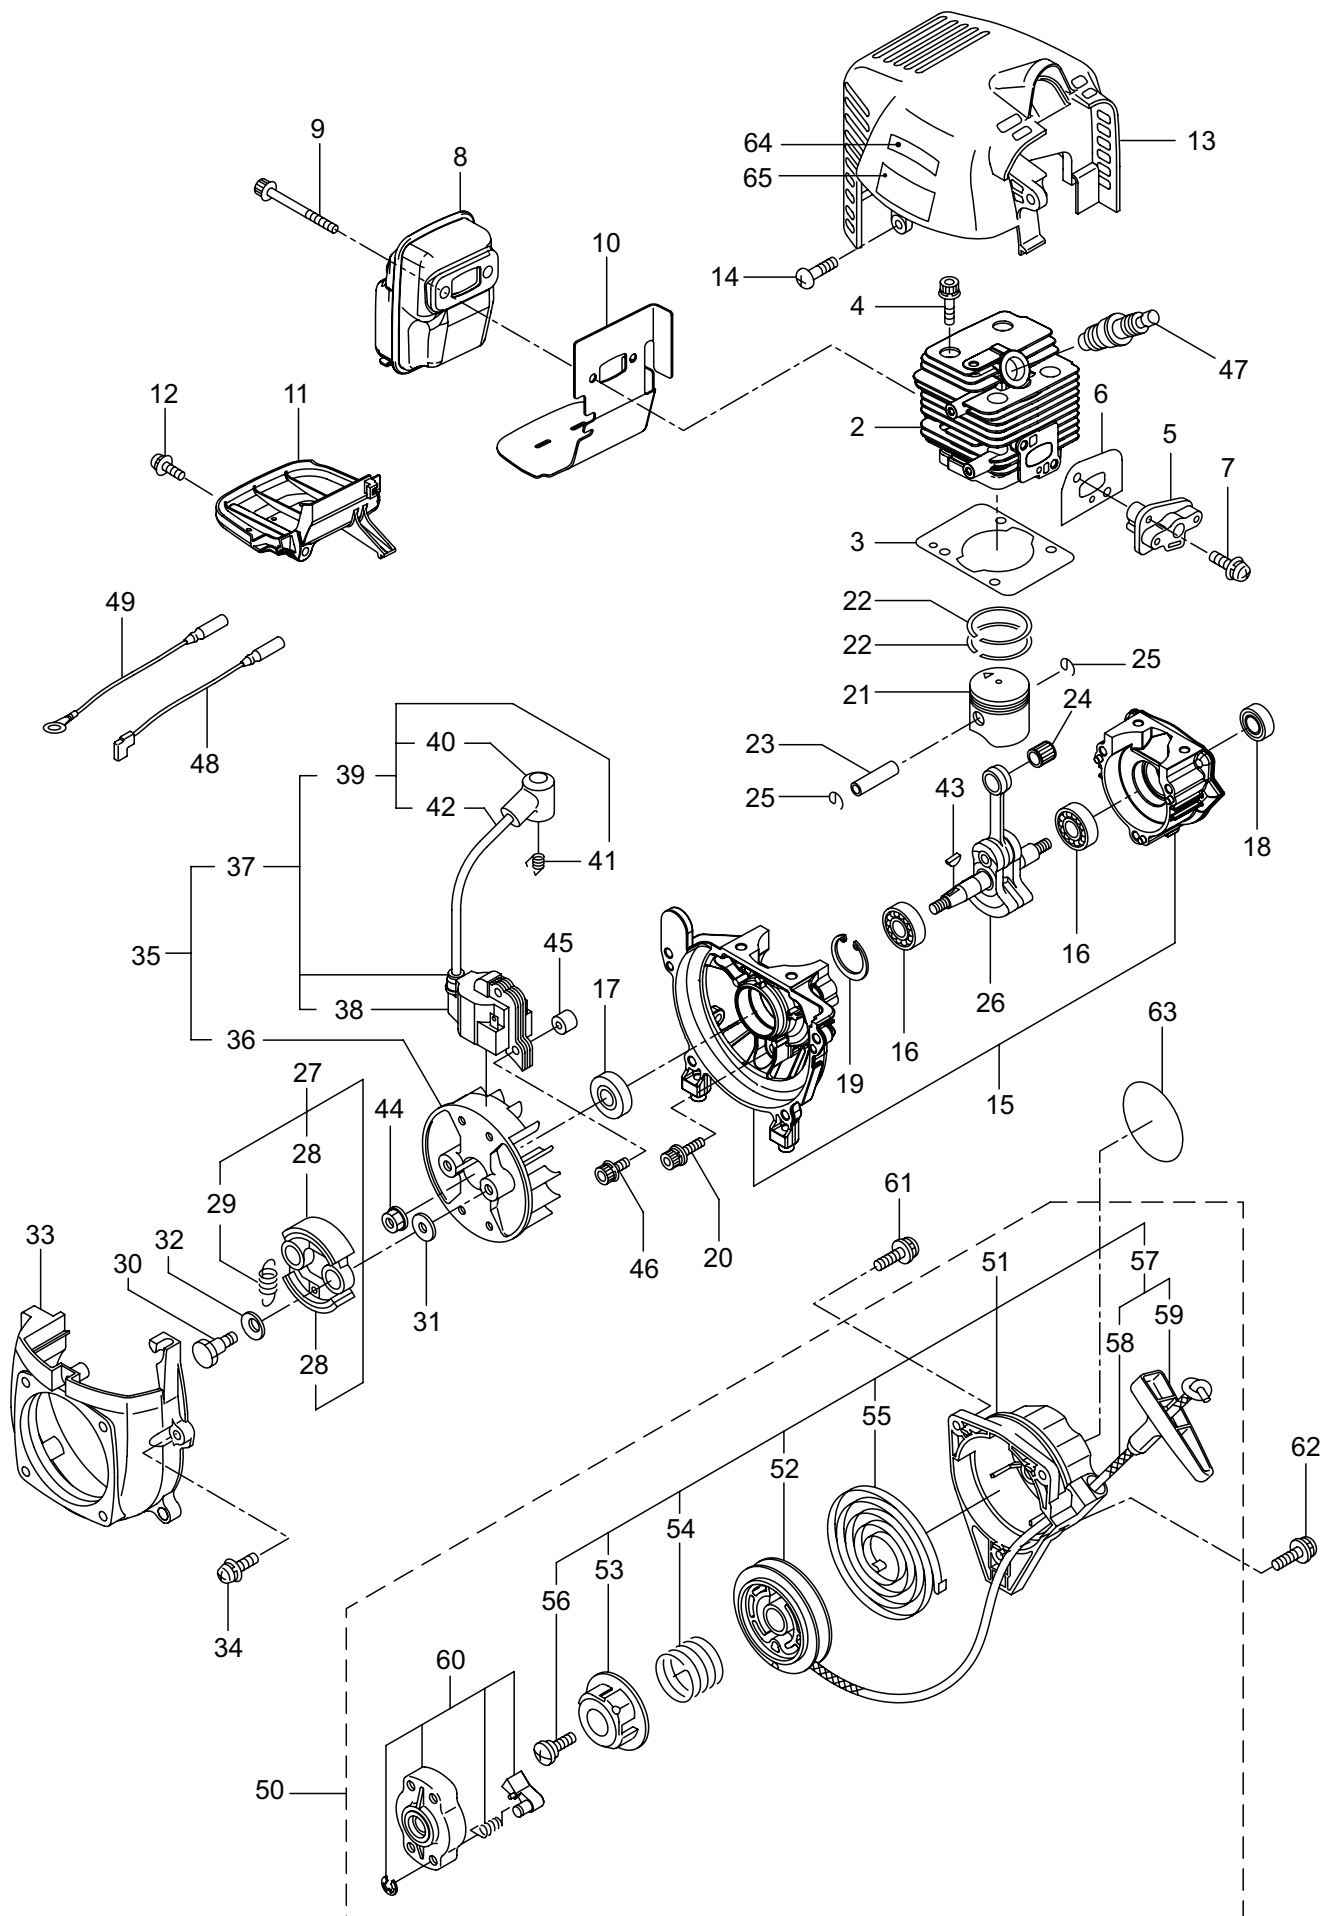

2. BC2630RS ENGINE

Ref. No.	Part No.	Part Name	Q'ty	Remarks
2-1	859841	Engine	1	EE262/02
2-2	273153	Cylinder	1	
2-3	282330	Gasket	1	
2-4	261250	Cap Screw	4	M5x20
2-5	282579	Insulator	1	
2-6	267049	Gasket	1	
2-7	269826	Screw	2	M5x25
2-8	276315	Muffler Ass'y	1	
2-9	266402	Cap Screw	2	M5x55
2-10	273147	Gasket	1	
2-11	273618	Under Cover	1	
2-12	269827	Screw	1	M5x16
2-13	276319	Top Cover	1	
2-14	280144	Tapping Screw	1	
2-15	273673	Crankcase	1	
2-16	280488	Bearing	2	PPL 6001
2-17	261492	Oil Seal	1	ISCD12287
2-18	261386	Oil Seal	1	ISCD12227
2-19	055185	Snap Ring	1	#28
2-20	261612	Cap Screw	3	M5x30
2-21	273155	Piston	1	
2-22	261496	Piston Ring	2	(2)Required
2-23	261497	Piston Pin	1	
2-24	261037	Bearing,Needle	1	KBK8x11x11.8x1
2-25	261576	Clip,Piston	2	
2-26	282323	Crankshaft/Conn.Rod Ass'y	1	
2-27	269168	Clutch Ass'y	1	Incl.28,29
2-28	269169	Clutch Shoe	2	(2)required
2-29	269173	Spring, Clutch	1	
2-30	269647	Clutch Bolt	2	
2-31	269175	Washer	2	6.1x15x1.6
2-32	261777	Wave Washer	2	
2-33	283386	Fan Cover	1	
2-34	269831	Screw	4	M5x20
2-35	282692	Magneto Ass'y	1	Incl.36-42
2-36	261356	Rotor/Fan	1	
2-37	282693	Ignition Coil Ass'y	1	Incl.38-42
2-38	267401	Coil	1	
2-39	282694	Spark Plug Wire Ass'y	1	Incl.40-42
2-40	261074	Plug Boot	1	
2-41	261075	Connector	1	
2-42	282695	Spark Plug Wire	1	
2-43	261076	Woodruff Key	1	3x10
2-44	261417	Nut,Rotor	1	M8
2-45	280381	Spacer	2