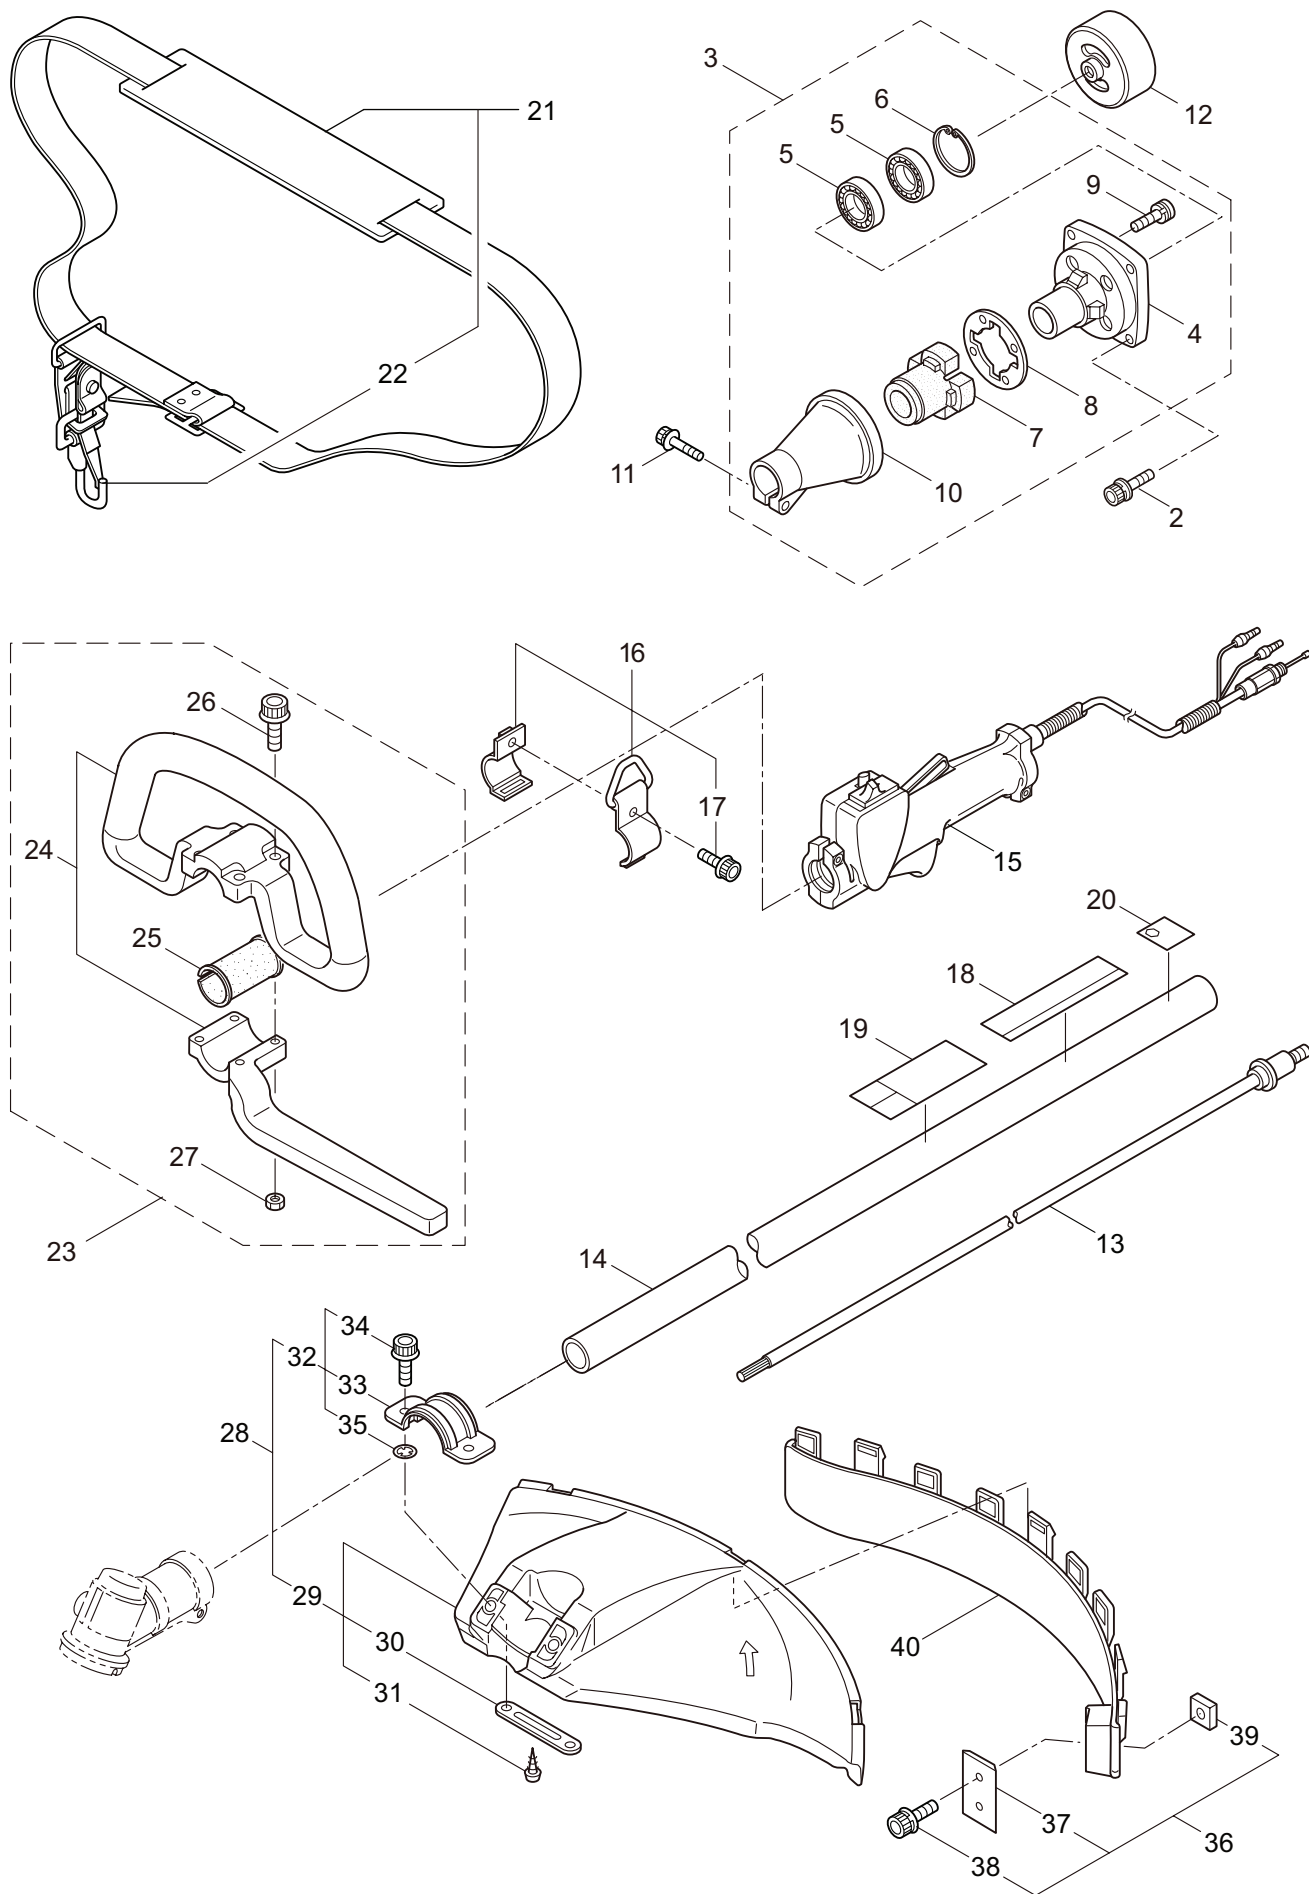

PARTS LIST

BC2630RS

CONTENTS

1. MAIN BODY	1 ~ 2
2. ENGINE	3 ~ 6
3. CARBURETOR, FUEL TANK	7 ~ 8
4. ACCESSORIES	9 ~ 10

2016. 12.

MARUYAMA

P/N 524179-2

1. BC2630
MAIN BODY

Ref. No.	Part No.	Part Name	Q'ty	Remarks
1-2	261250	Cap Screw	4	M5x20
1-3	215512	Clutch Case Ass'y	1	Incl.4-10
1-4	214592	Bearing Case	1	
1-5	214161	Bearing	2	#6000ZZ
1-6	054676	Snap Ring	1	#26
1-7	214162	Buffer	1	
1-8	214163	Washer	1	
1-9	092033	Screw	4	M5x15
1-10	214593	Driveshaft Tube Adapter	1	
1-11	261246	Cap Screw	1	M5x25
1-12	229091	Clutch Drum	1	
1-13	219268	Driveshaft Ass'y	1	
1-14	224122	Driveshaft Tube	1	
1-15	235079	Throttle Trigger	1	
1-16	215533	Hanging Bracket Ass'y	1	Incl.17
1-17	261762	Cap Screw	1	M5x14
1-18	233285	Label	1	MX27
1-19	223188	Label	1	
1-20	228043	Label	1	
1-21	220533	Hanging Strap Ass'y	1	Incl.22
1-22	231657	Hook	1	
1-23	224324	Loop Handle Ass'y	1	Incl.24-27
1-24	222520	Loop Handle	1	
1-25	213171	Packing	1	
1-26	215608	Cap Screw	4	M5x30x16
1-27	081027	Nut	4	M5
1-28	232086	Safety Cover Ass'y	1	Incl.29-35
1-29	231252	Safety Cover Ass'y	1	Incl.30,31
1-30	227819	Bracket	1	
1-31	221580	Screw	1	4x8
1-32	232087	Bracket Ass'y	1	Incl.33-35
1-33	227822	Bracket	1	
1-34	220632	Cap Screw	2	M6x30
1-35	231704	Washer	2	6x13xt1.0
1-36	231882	String Cutter Ass'y	1	Incl.37-39
1-37	230747	String Cutter	1	
1-38	261250	Cap Screw	1	M5x20
1-39	228325	Nut	1	
1-40	230748	Cover Extention	1	

2. BC2630RS
GEARCASE

Ref. No.	Part No.	Part Name	Q'ty	Remarks
2-1	231880	Gearcase Ass'y	1	Incl.2-17
2-2	225960	Gearcase	1	
2-3	234109	Bolt	1	M8x8
2-4	227990	Bearing	1	#608
2-5	228416	Gear Set	1	
2-6	219087	Cap Screw	1	M5x10
2-7	227991	Bearing	1	#6001DDU
2-8	055185	Snap Ring	1	#28
2-9	227992	Bearing	1	#609
2-10	227993	Bearing	1	#609Z
2-11	228477	Snap Ring	1	#9
2-12	140270	Snap Ring	1	#24
2-13	261246	Cap Screw	1	M5x25
2-14	212986	Boss Adapter	1	
2-15	140275	Clamping Washer	1	
2-16	215547	Stabilizer	1	
2-17	215610	Bolt	1	M8x22,Counterclockwise