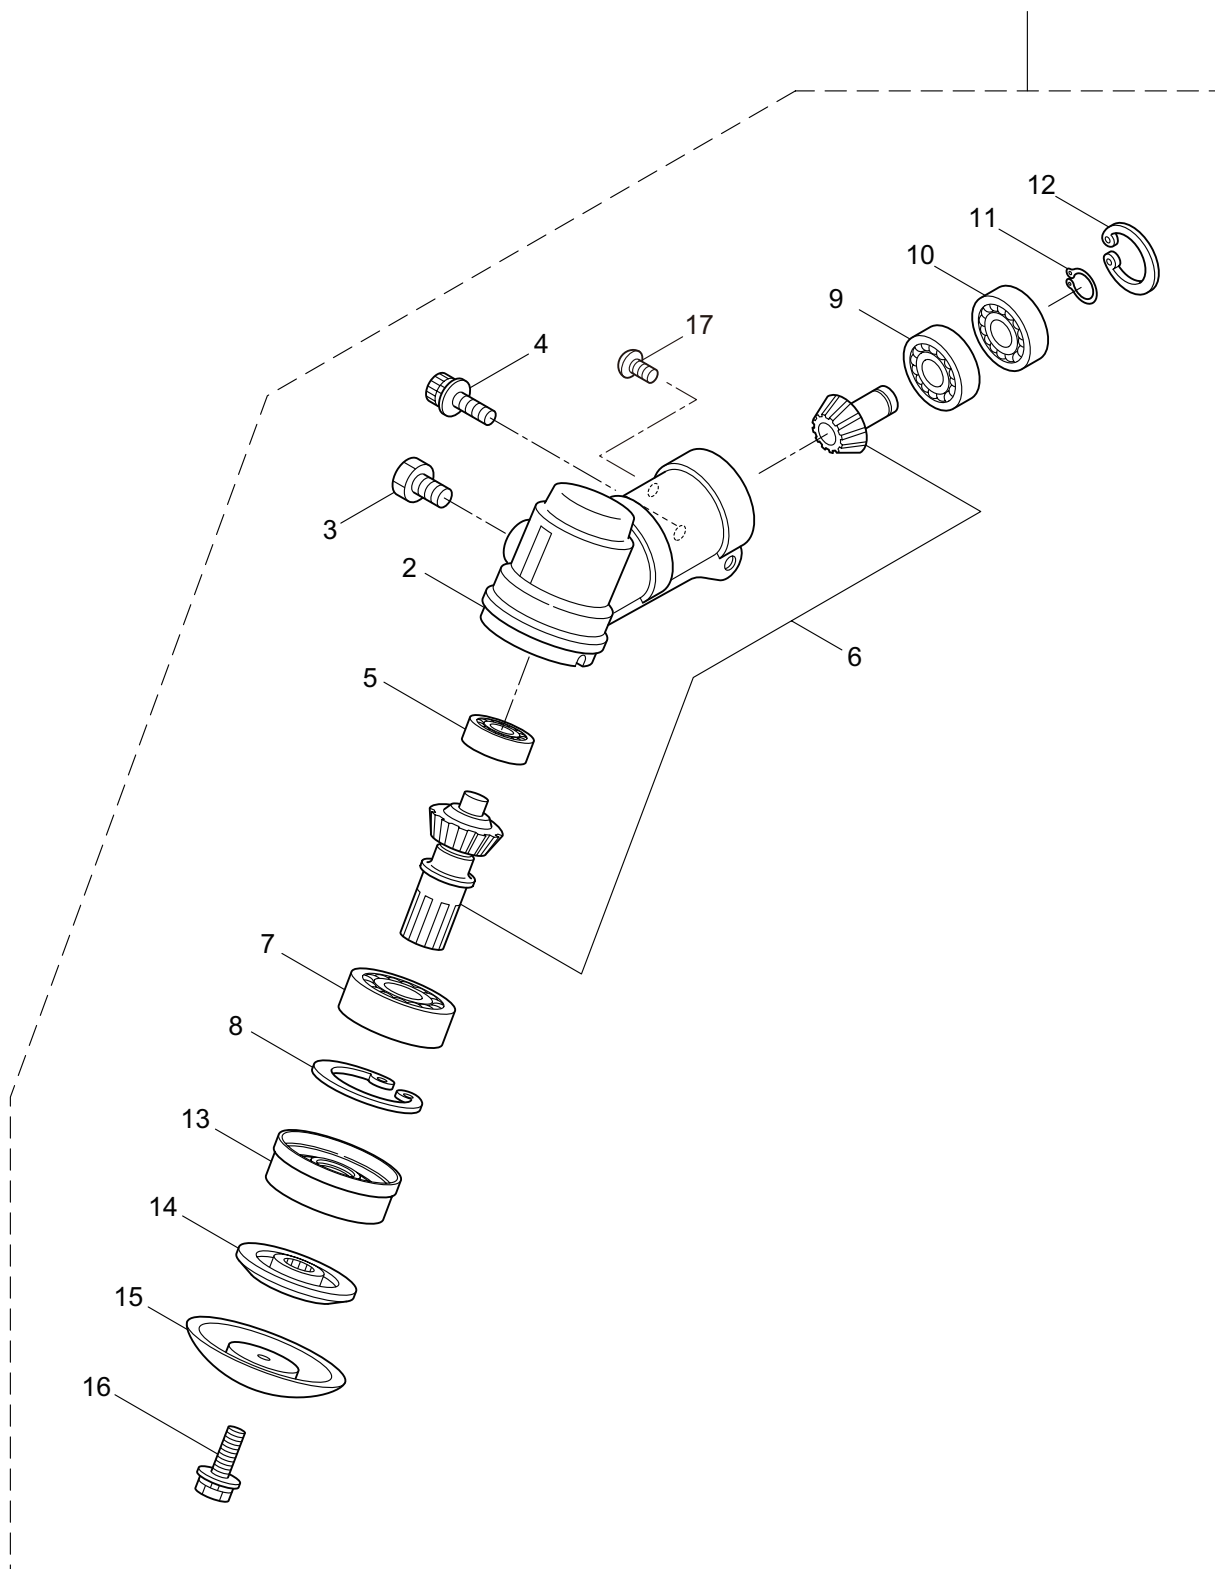

2. BC2630RS

GEARCASE GT-TURBO

Ref. No.	Part No.	Part Name	Q'ty	Remarks
2-1	232926	Gearcase Ass'y	1	Incl.2-17
2-2	232719	Gearcase	1	
2-3	234109	Bolt	1	M8x8
2-4	261246	Cap Screw	1	M5x25
2-5	210560	Bearing	1	#609
2-6	233332	Gear Set	1	
2-7	232724	Bearing	1	#6203 2RS
2-8	012381	Snap Ring	1	#40
2-9	210560	Bearing	1	#609
2-10	140268	Bearing	1	#609Z
2-11	228477	Snap Ring	1	#9
2-12	140270	Snap Ring	1	#24
2-13	232927	Boss Adapter	1	
2-14	232928	Clamping Washer	1	
2-15	210308	Stabilizer	1	
2-16	215610	Bolt	1	M8x22,Counterclockwise
2-17	219087	Cap Screw	1	M5x10