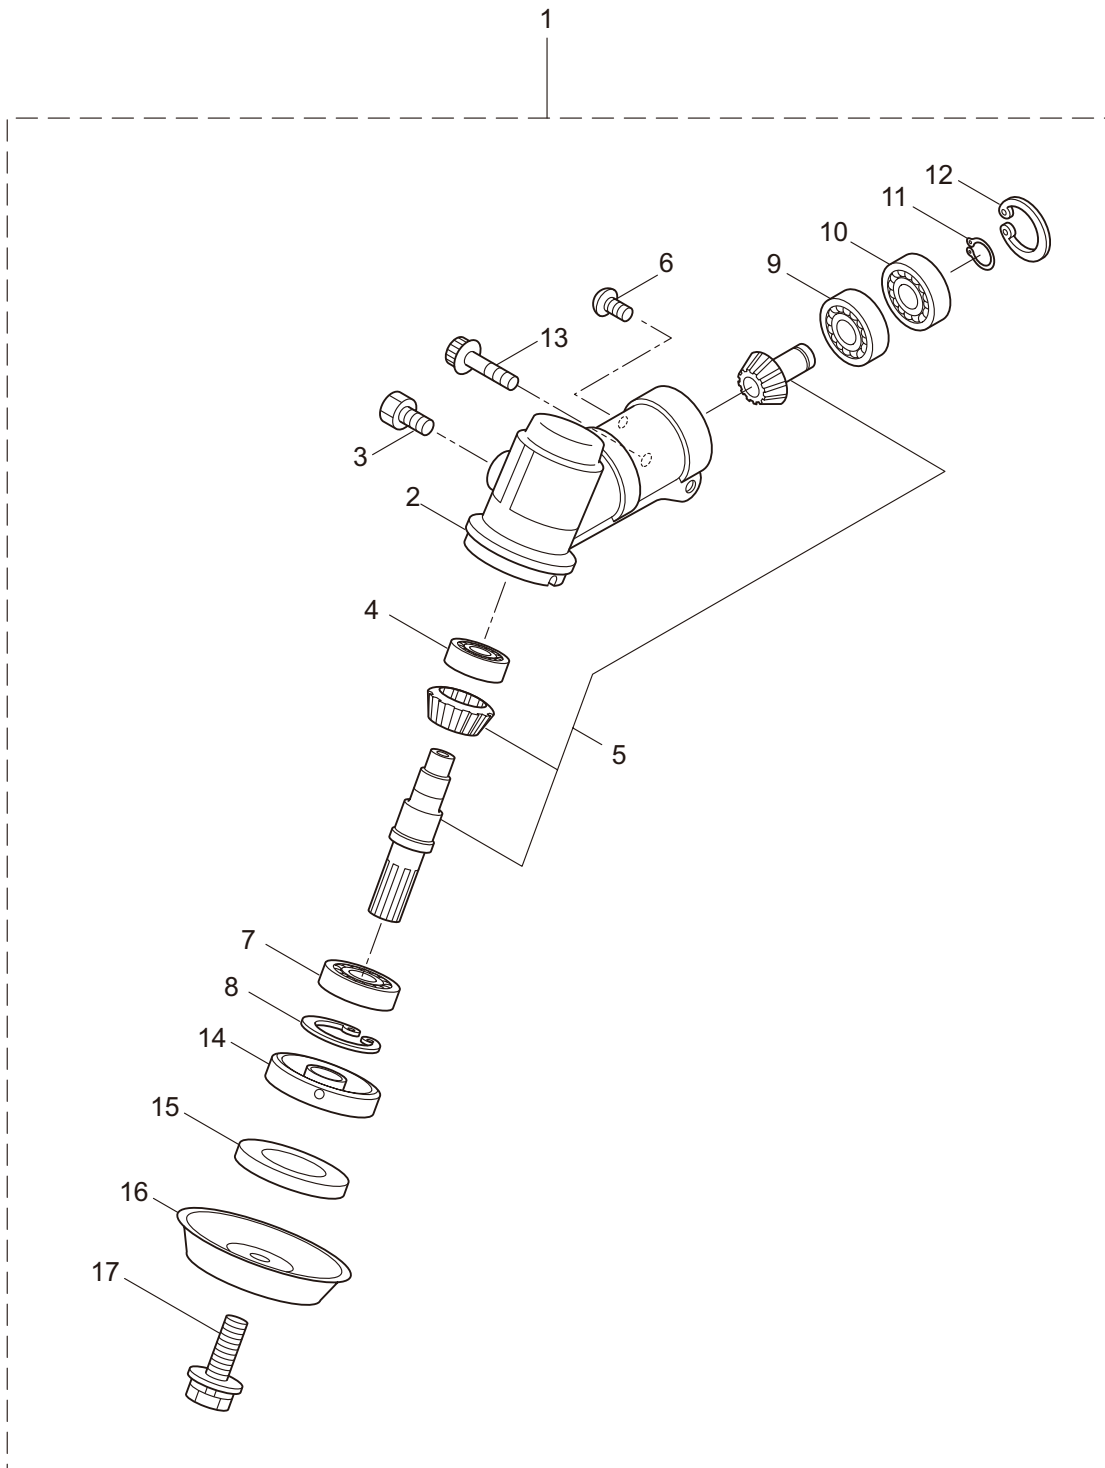

PARTS LIST

BC2630RS

CONTENTS

1. MAIN BODY	1 ~ 2
2. ENGINE	3 ~ 6
3. CARBURETOR, FUEL TANK	7 ~ 8
4. ACCESSORIES	9 ~ 10

2016. 12.

MARUYAMA

P/N 524179-2

1. BC2630
MAIN BODY

Ref. No.	Part No.	Part Name	Q'ty	Remarks
1-2	261250	Cap Screw	4	M5x20
1-3	215512	Clutch Case Ass'y	1	Incl.4-10
1-4	214592	Bearing Case	1	
1-5	214161	Bearing	2	#6000ZZ
1-6	054676	Snap Ring	1	#26
1-7	214162	Buffer	1	
1-8	214163	Washer	1	
1-9	092033	Screw	4	M5x15
1-10	214593	Driveshaft Tube Adapter	1	
1-11	261246	Cap Screw	1	M5x25
1-12	229091	Clutch Drum	1	
1-13	219268	Driveshaft Ass'y	1	
1-14	224122	Driveshaft Tube	1	
1-15	235079	Throttle Trigger	1	
1-16	215533	Hanging Bracket Ass'y	1	Incl.17
1-17	261762	Cap Screw	1	M5x14
1-18	233285	Label	1	MX27
1-19	223188	Label	1	
1-20	228043	Label	1	
1-21	220533	Hanging Strap Ass'y	1	Incl.22
1-22	231657	Hook	1	
1-23	224324	Loop Handle Ass'y	1	Incl.24-27
1-24	222520	Loop Handle	1	
1-25	213171	Packing	1	
1-26	215608	Cap Screw	4	M5x30x16
1-27	081027	Nut	4	M5
1-28	232086	Safety Cover Ass'y	1	Incl.29-35
1-29	231252	Safety Cover Ass'y	1	Incl.30,31
1-30	227819	Bracket	1	
1-31	221580	Screw	1	4x8
1-32	232087	Bracket Ass'y	1	Incl.33-35
1-33	227822	Bracket	1	
1-34	220632	Cap Screw	2	M6x30
1-35	231704	Washer	2	6x13xt1.0
1-36	231882	String Cutter Ass'y	1	Incl.37-39
1-37	230747	String Cutter	1	
1-38	261250	Cap Screw	1	M5x20
1-39	228325	Nut	1	
1-40	230748	Cover Extention	1	

2. BC2630RS
GEARCASE

Ref. No.	Part No.	Part Name	Q'ty	Remarks
2-1	231880	Gearcase Ass'y	1	Incl.2-17
2-2	225960	Gearcase	1	
2-3	234109	Bolt	1	M8x8
2-4	227990	Bearing	1	#608
2-5	228416	Gear Set	1	
2-6	219087	Cap Screw	1	M5x10
2-7	227991	Bearing	1	#6001DDU
2-8	055185	Snap Ring	1	#28
2-9	227992	Bearing	1	#609
2-10	227993	Bearing	1	#609Z
2-11	228477	Snap Ring	1	#9
2-12	140270	Snap Ring	1	#24
2-13	261246	Cap Screw	1	M5x25
2-14	212986	Boss Adapter	1	
2-15	140275	Clamping Washer	1	
2-16	215547	Stabilizer	1	
2-17	215610	Bolt	1	M8x22,Counterclockwise